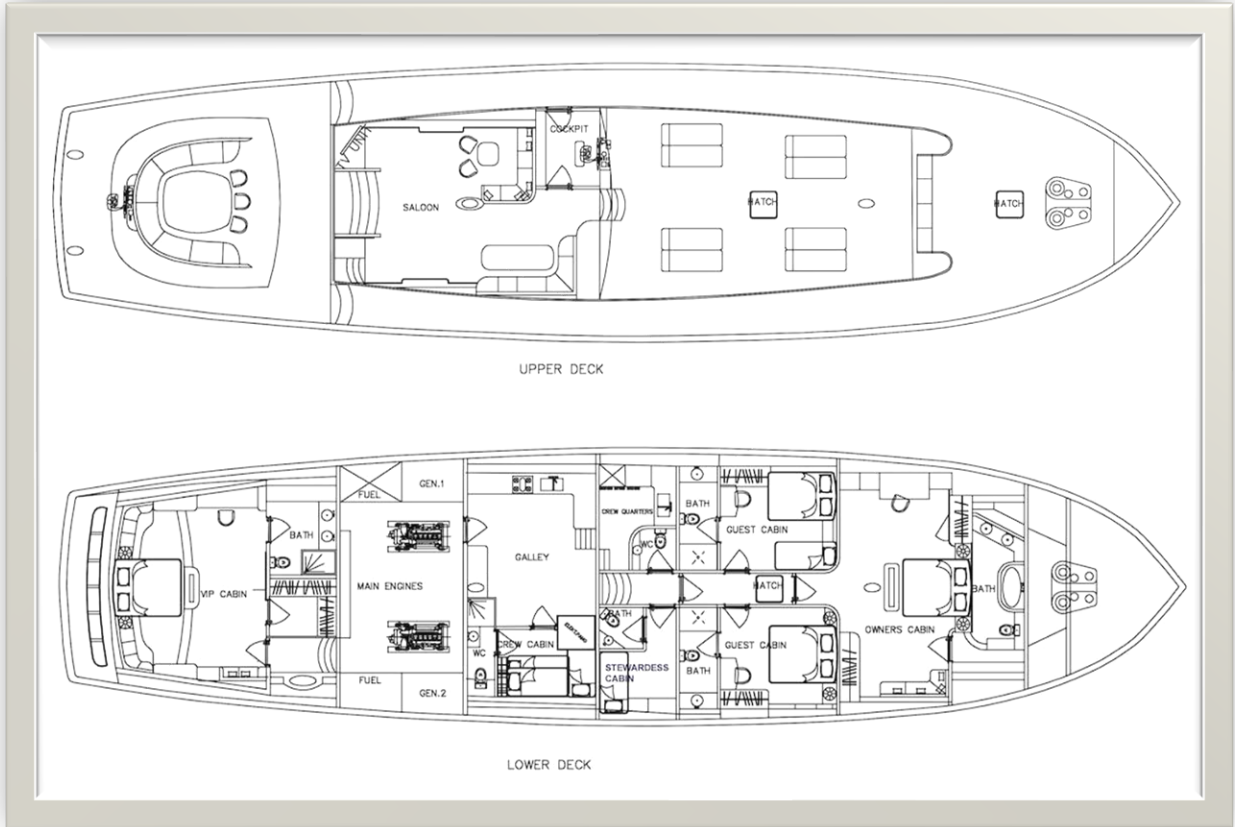

SILVER MOON

SPECIFICATIONS

Anchor Built / Refit: 2010 / 2022
Length: 36,3m (119' 09")
Beam: 7,75m (27'5")
Draft: 3,70m (12'2")
Engine: 2 x 550HP Caterpillar
(80 lt / H)
Generator: 2 x 22,5 kW
(8 lt per generator / H)
Cruise Speed: 10 knots
Max Speed: 13 knots
Crew: 5
Captain
Chef
2 Deckhands
Steward

INTERIOR DETAILS

Anchor Guest Capacity: 11
Cabins: 5 Cabins

Master Cabin:
Cabin Size 24m²
Bed Size 165 x 205 cm
WC Size 9.6 m²

VIP Cabin:
Cabin Size 37.8 m²
Bed Size 195 x 220 cm
WC Size 6.10 m²
Dressing Room Size 1.54 m²

Double Cabin:
Cabin Size 8.25 m²
Bed Size 150 x 190 cm
WC Size 3.13 m²

Triple Cabin:
Cabin Size 8.25 m²
Double Bed Size 135 x 195 cm
Single Bed Size 90 x 195 cm
WC Size 3.13 m²

Salon:
Size 47 m²

EQUIPMENT ON BOARD

WATER TOYS

Anchor 5,8m Suzuki 140HP Tender
8,65m Rib Boat, Zeus Marine
400HP Tender
Waterski
Ringo
2 x Paddleboard
2 x Canoes for 2 ppl
Wakeboard
Jet Ski (optional)
Snorkelling Equipment
Fishing Tackle