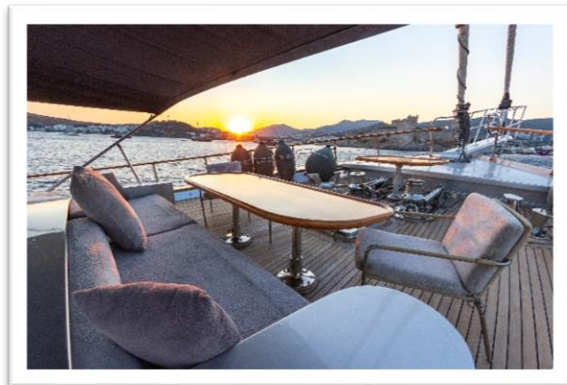

WATER TOYS

Anchor 5,8m Suzuki 140HP Tender
8,65m Rib Boat, Zeus Marine
400HP Tender
Waterski
Ringo
2 x Paddleboard
2 x Canoes for 2 ppl
Wakeboard
Jet Ski (optional)
Snorkelling Equipment
Fishing Tackle